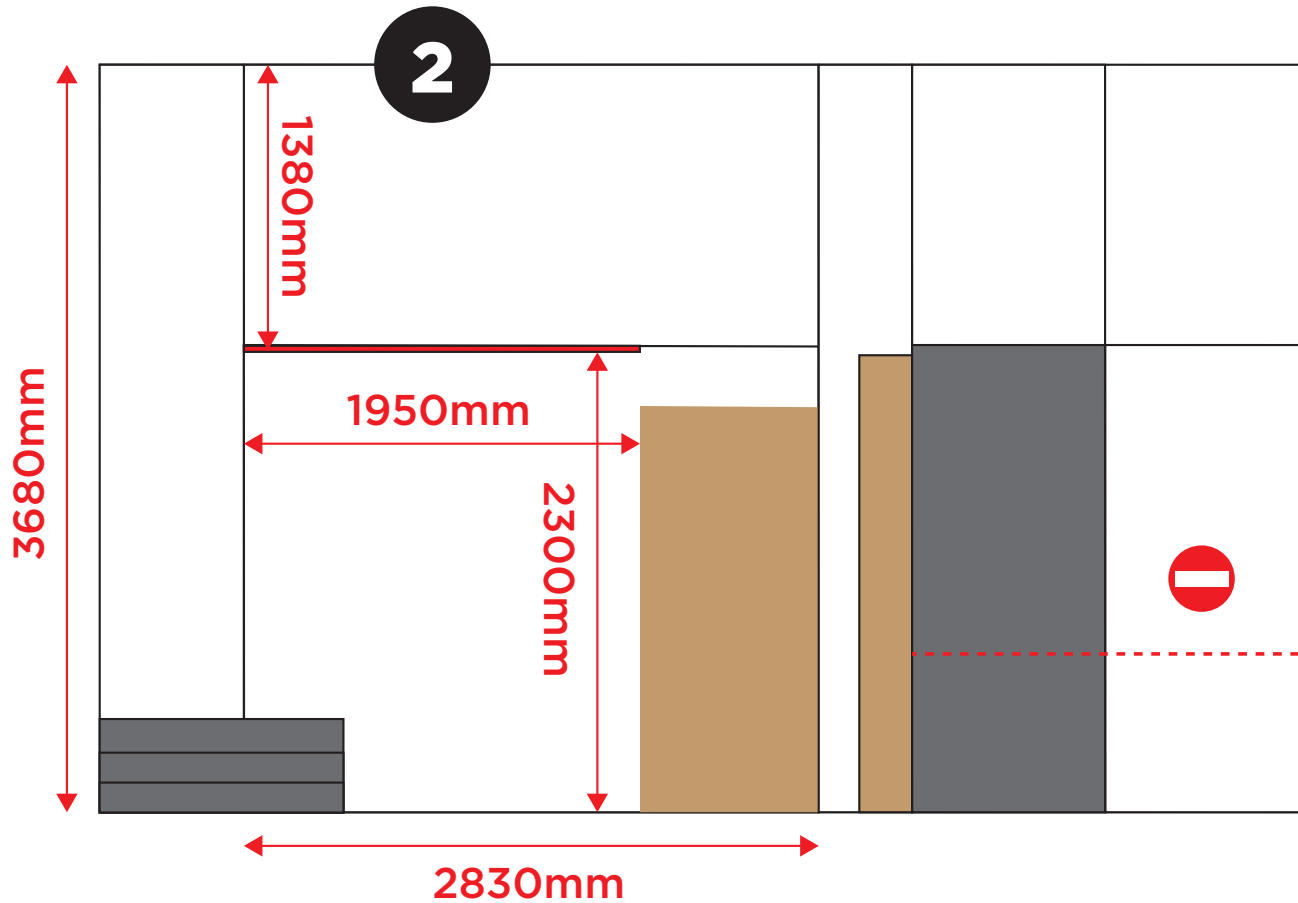

# Gallery Dimensions

Vellum Mill,  
76a Mill Lane, Carshalton,  
Greater London SM5 2JR

[info@vellummill.co.uk](mailto:info@vellummill.co.uk)

[www.VellumMill.co.uk](http://www.VellumMill.co.uk)

# Gallery Dimensions

Vellum Mill,  
76a Mill Lane, Carshalton,  
Greater London SM5 2JR

info@vellummill.co.uk  
www.VellumMill.co.uk

# Gallery Dimensions

Vellum Mill,  
76a Mill Lane, Carshalton,  
Greater London SM5 2JR

[info@vellummill.co.uk](mailto:info@vellummill.co.uk)

[www.VellumMill.co.uk](http://www.VellumMill.co.uk)

4