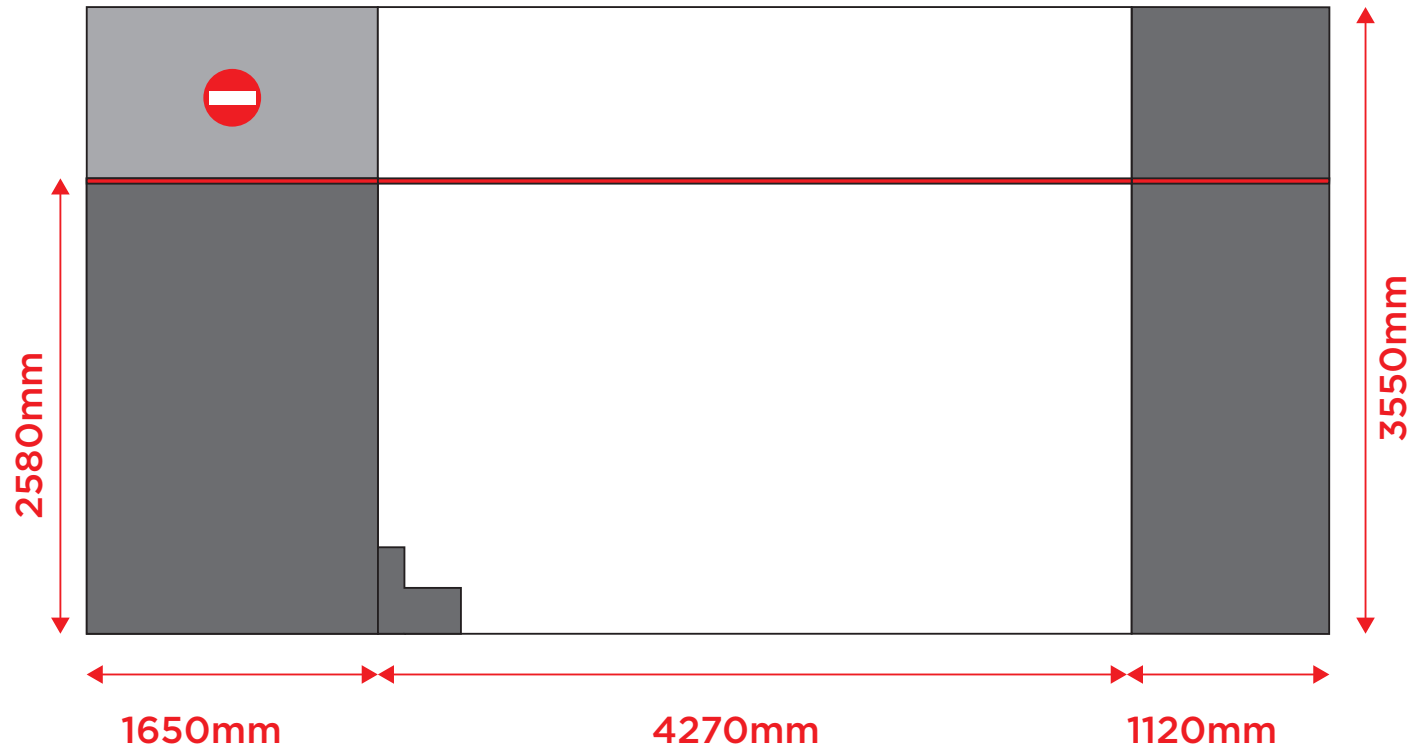

# Gallery Dimensions

Vellum Mill,  
76a Mill Lane, Carshalton,  
Greater London SM5 2JR

[info@vellummill.co.uk](mailto:info@vellummill.co.uk)

[www.VellumMill.co.uk](http://www.VellumMill.co.uk)

4

# Gallery Dimensions

Vellum Mill,  
76a Mill Lane, Carshalton,  
Greater London SM5 2JR

[info@vellummill.co.uk](mailto:info@vellummill.co.uk)  
[www.VellumMill.co.uk](http://www.VellumMill.co.uk)